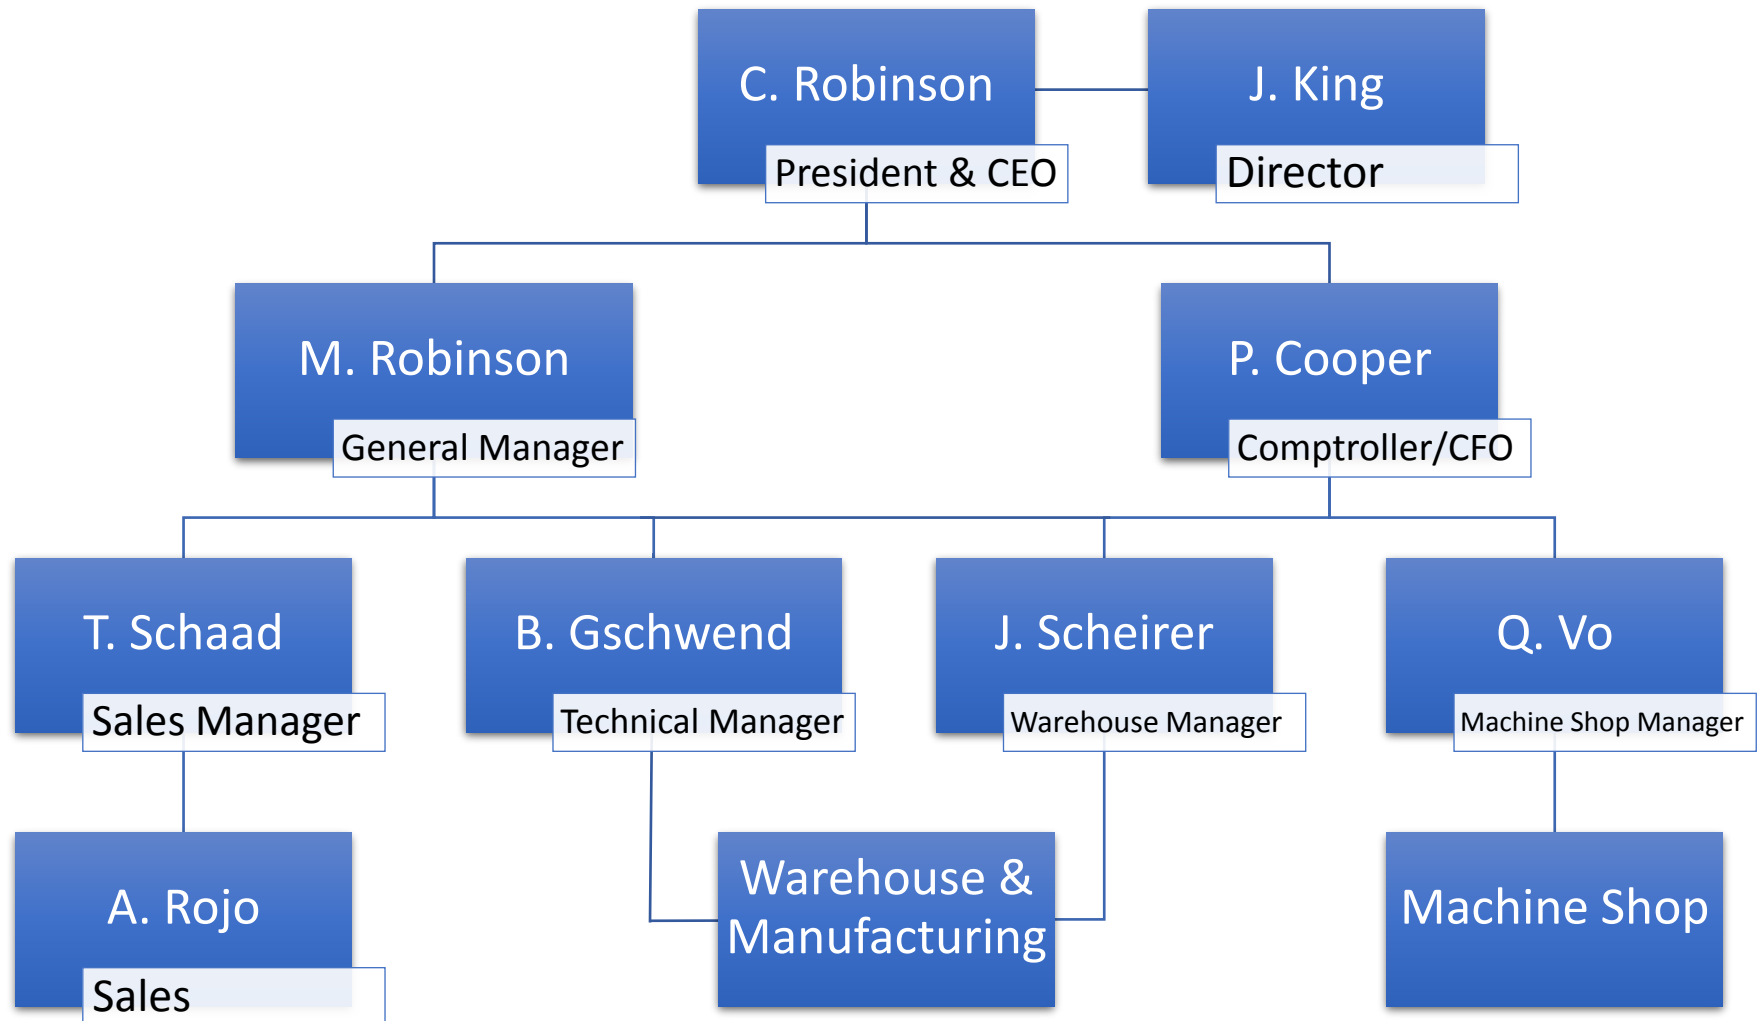

Cobalt Chains Organizational Chart

Cobalt Chains, Inc.

200 Catherine St., Unit 7A, Box 8
East Peoria, IL 61611, USA

Industrial Chains

PH: 309-698-9250 * FX: 309-698-9259

sales@cobaltchains.com

www.cobaltchains.com