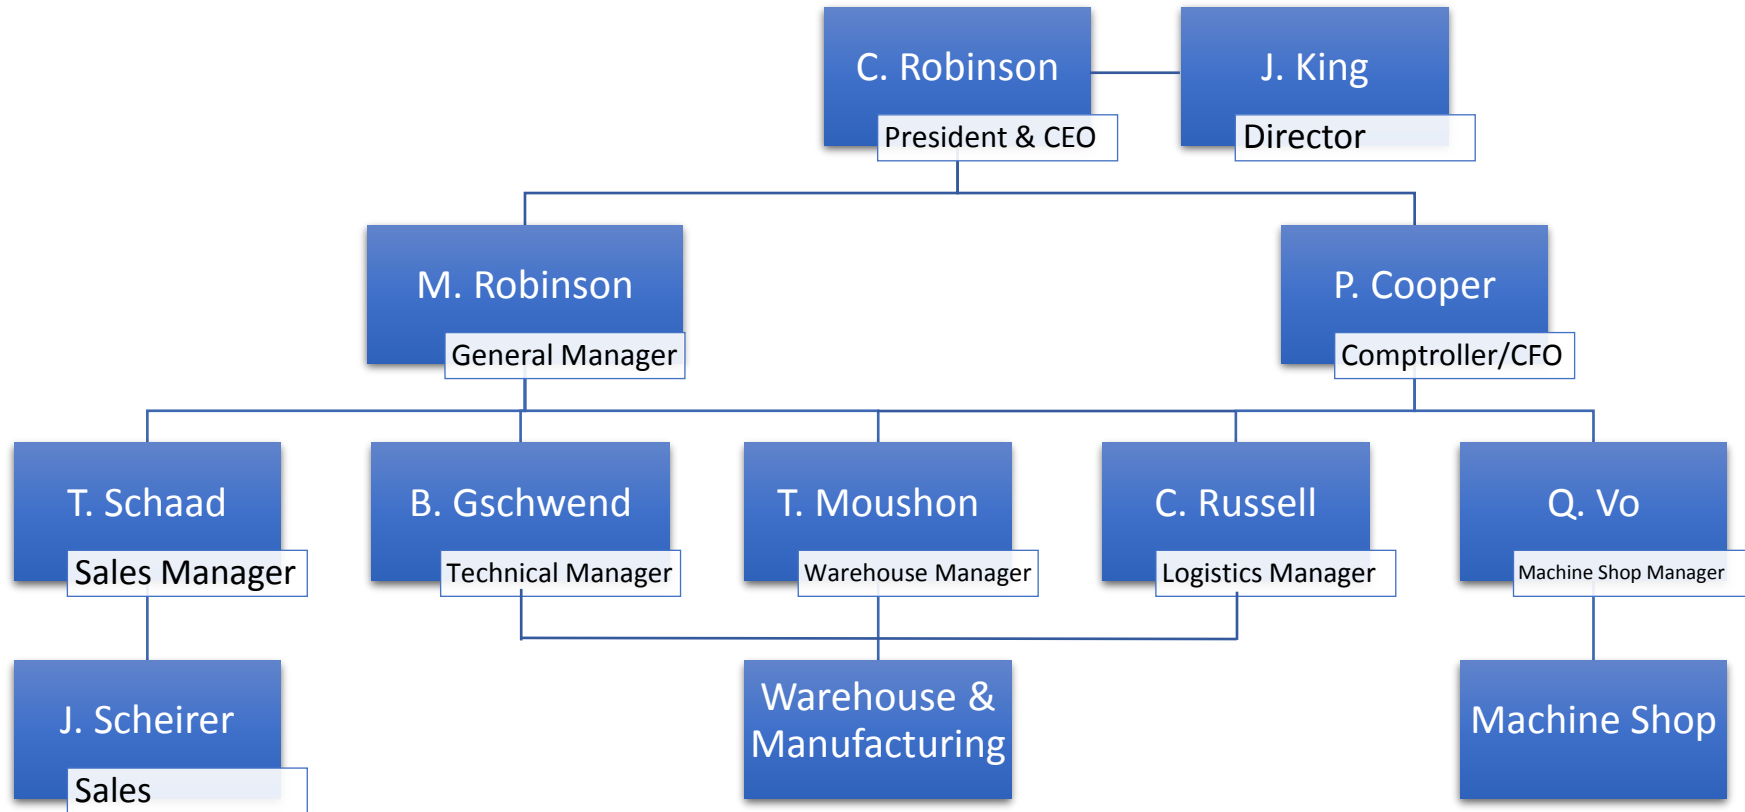

COBALT CHAINS ORGANIZATIONAL CHART

Cobalt Chains, Inc.

200 Catherine St., Unit 7A, Box 8
 East Peoria, IL 61611, USA

Industrial Chains

PH: 309-698-9250 * FX: 309-698-9259

sales@cobaltchains.com

www.cobaltchains.com