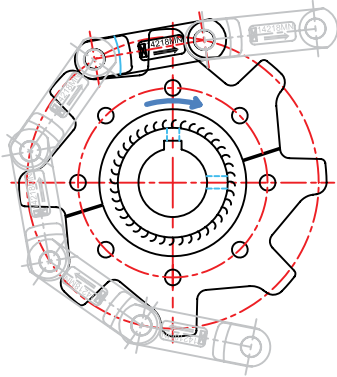

FORGED CHAINS & SPROCKETS

Standard Profile Drive Sprocket